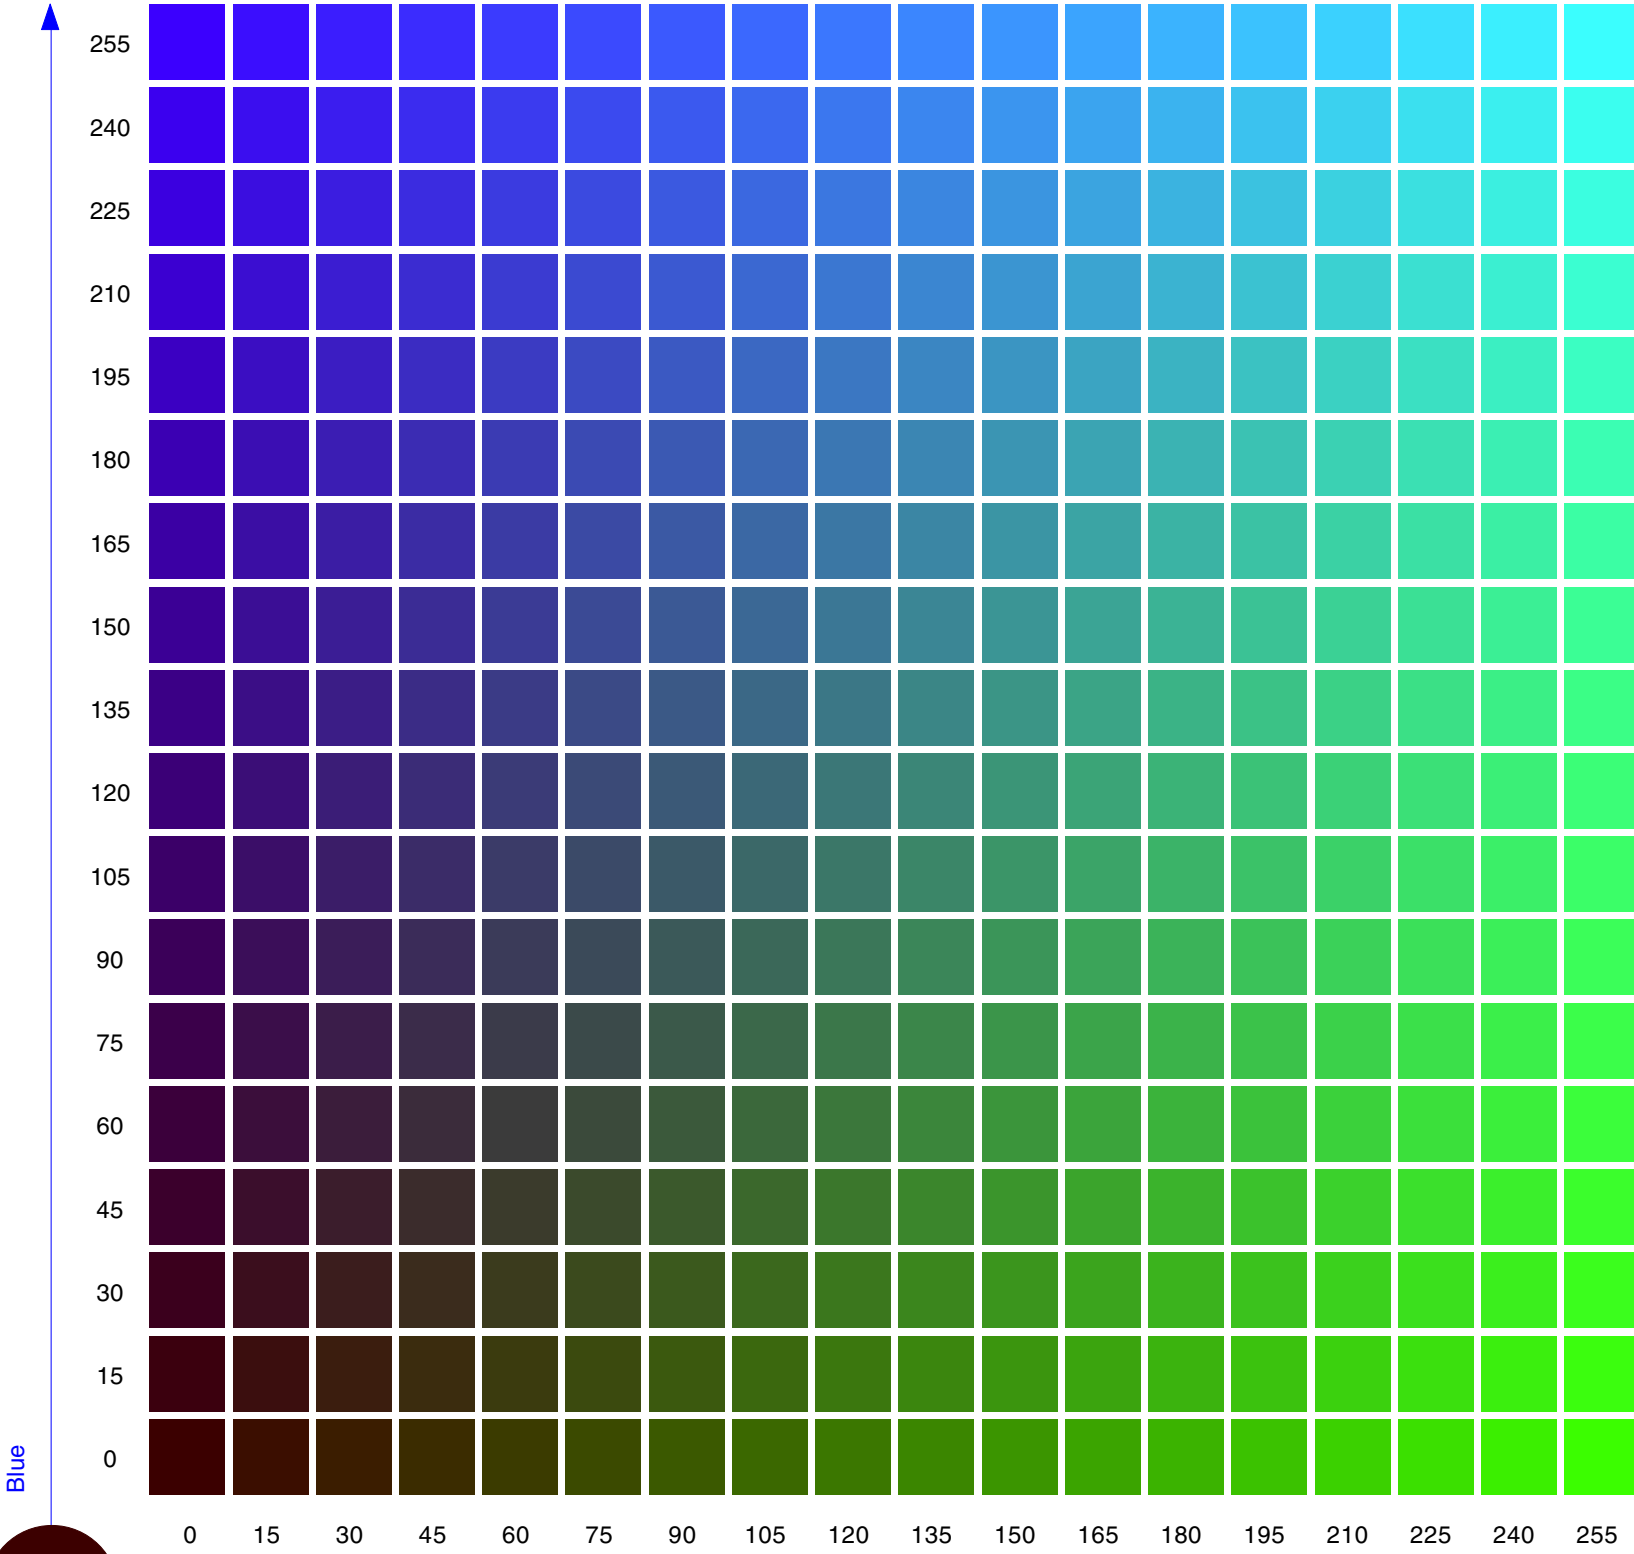

100% RGBCMY

80% RGBCMY

40% RGBCMY

20% RGBCMY

10% RGBCMY

© dtg studio odenburg - http://www.colouratl.at

Red 060

DIGITAL COLOUR ATLAS