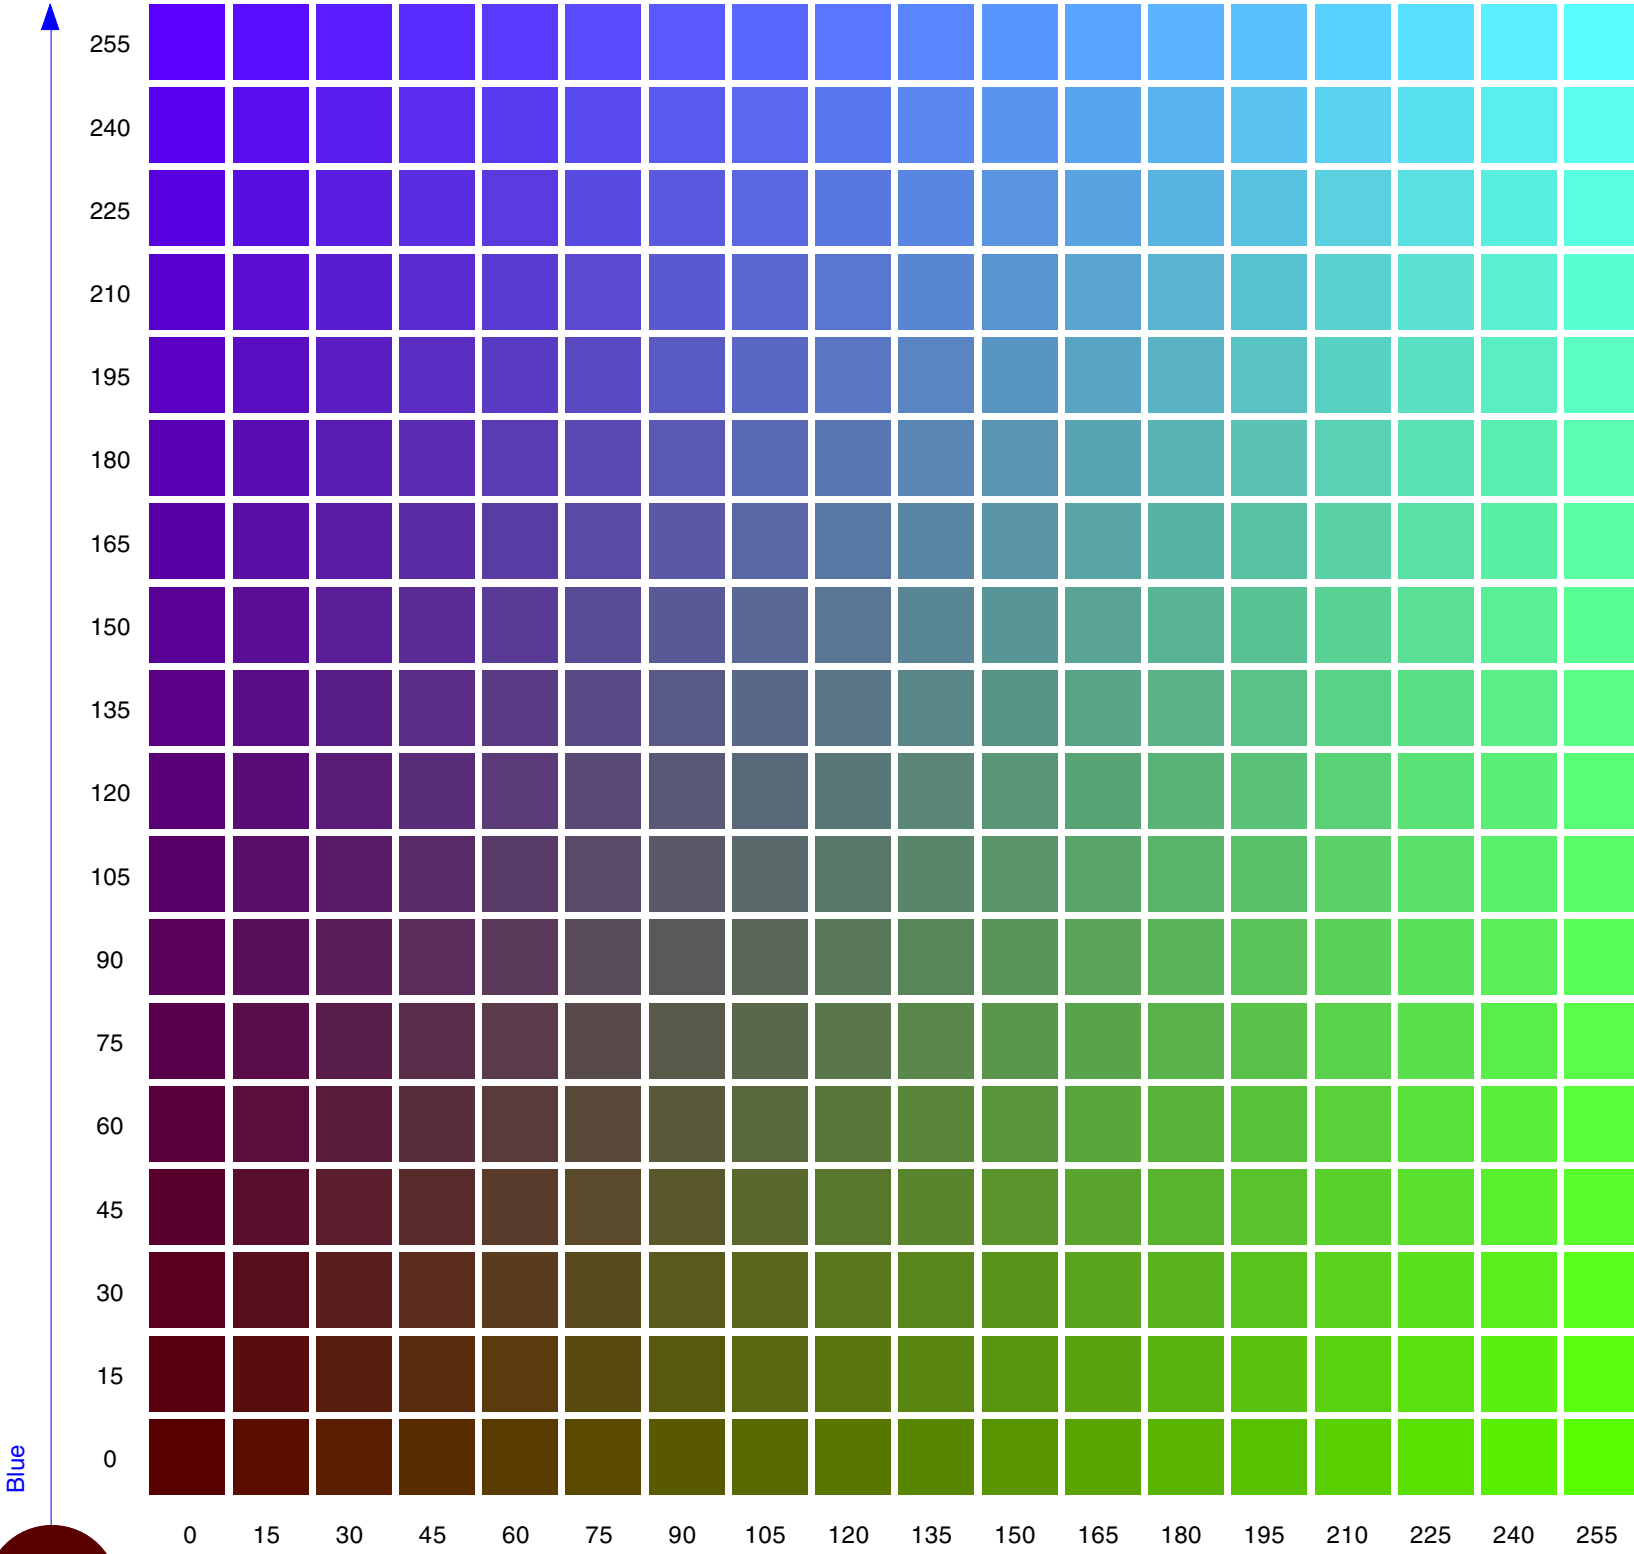

80% RGBCMY

40% RGBCMY

20% RGBCMY

10% RGBCMY

Red 045

DIGITAL COLOUR ATLAS

100% RGBCMY

80% RGBCMY

40% RGBCMY

20% RGBCMY

10% RGBCMY

Red 075

100% RGBCMY

80% RGBCMY

40% RGBCMY

20% RGBCMY

10% RGBCMY

Red 090

Green

DIGITAL COLOUR ATLAS

100% RGBCMY

80% RGBCMY

40% RGBCMY

20% RGBCMY