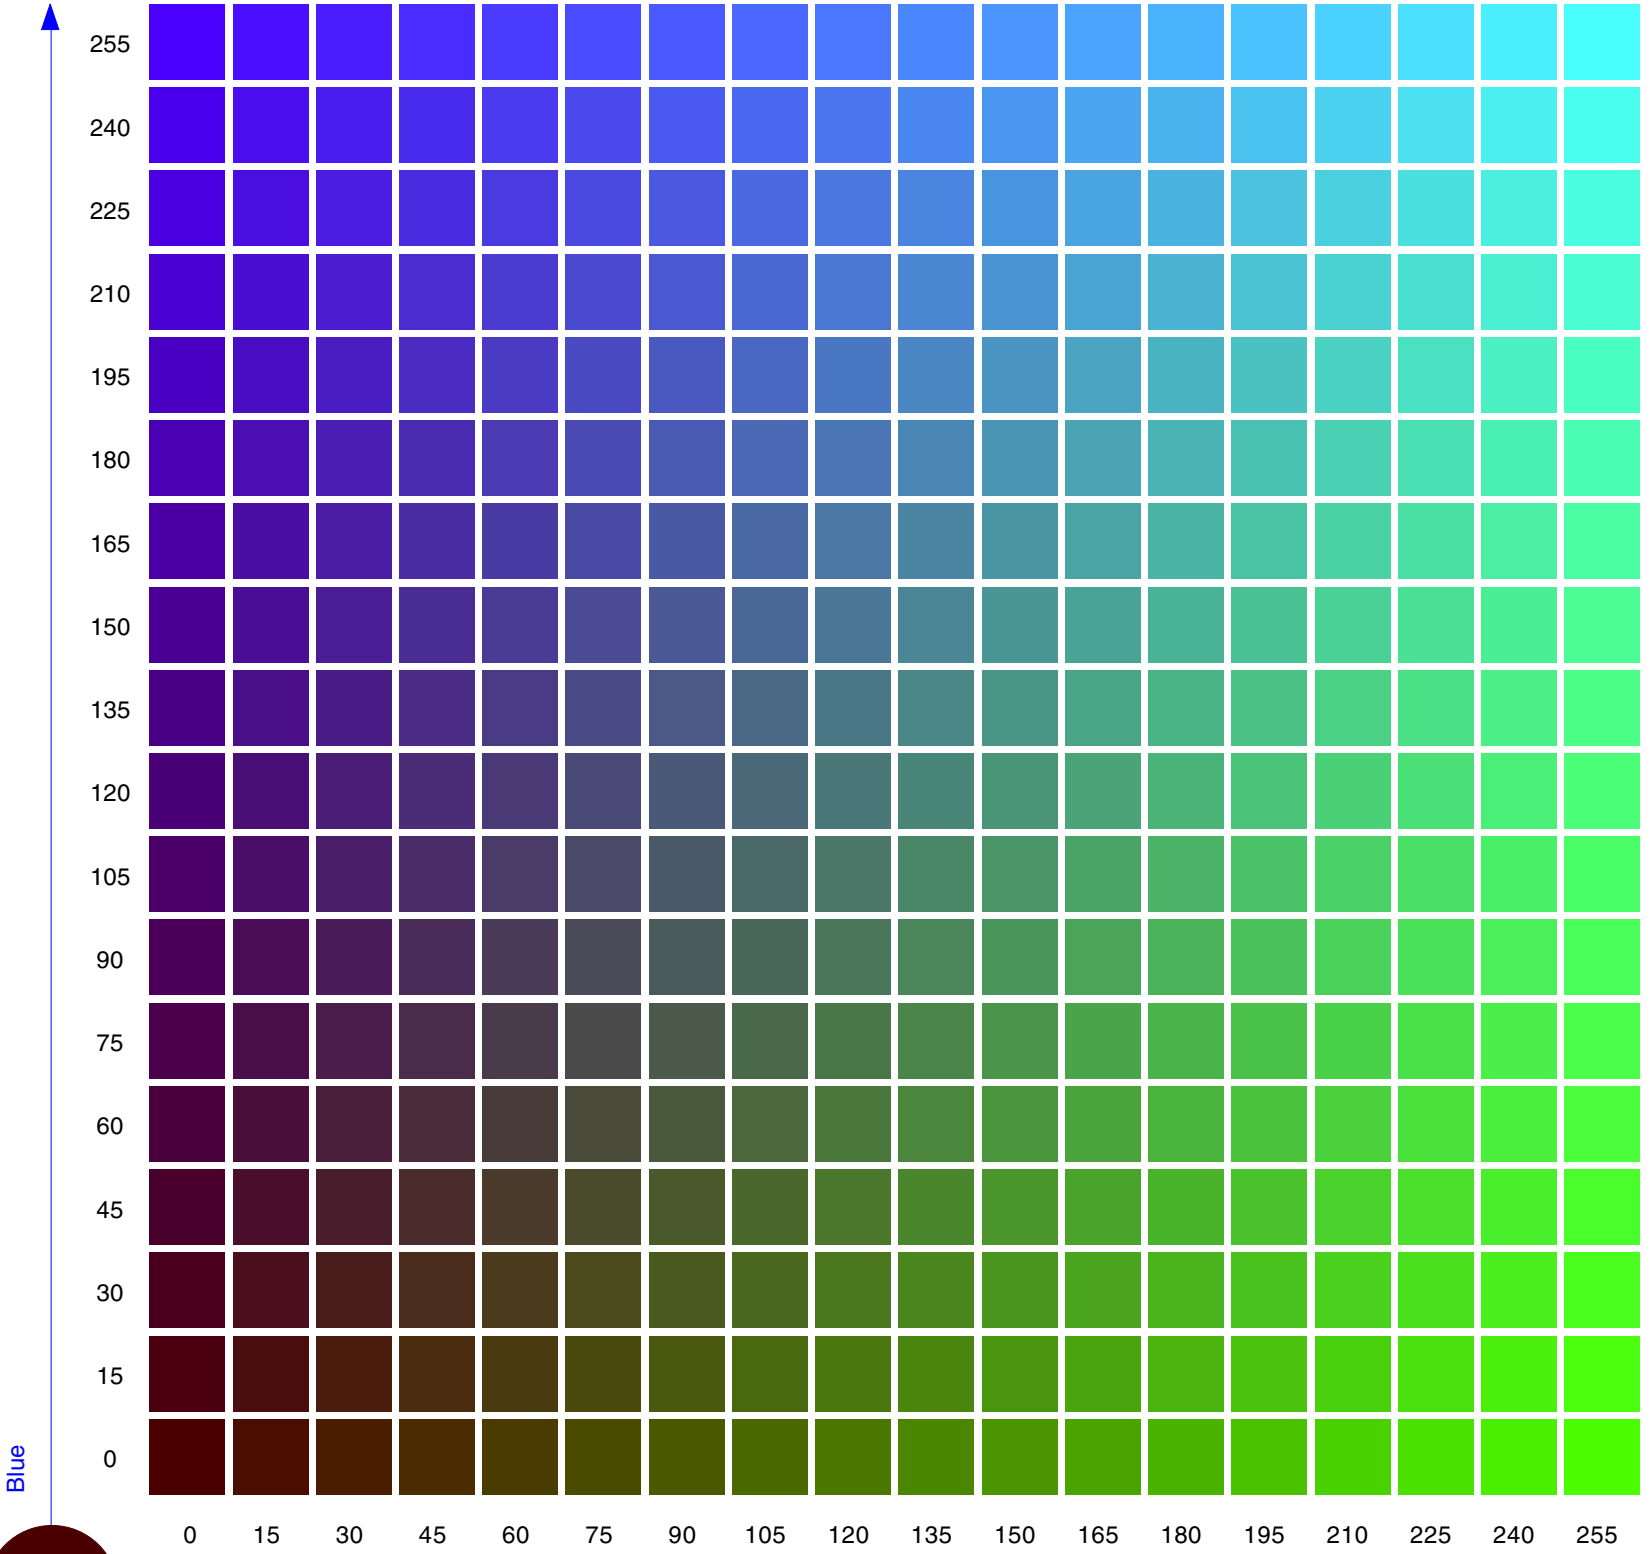

80% RGBCMY

40% RGBCMY

20% RGBCMY

10% RGBCMY

Red 045

DIGITAL COLOUR ATLAS

100% RGBCMY

80% RGBCMY

40% RGBCMY

20% RGBCMY

10% RGBCMY

© dtg studio odenburg - http://www.colouratl.at

Red 060

DIGITAL COLOUR ATLAS

100% RGBCMY

80% RGBCMY

40% RGBCMY

20% RGBCMY

10% RGBCMY

Red 075

100% RGBCMY

80% RGBCMY

40% RGBCMY

20% RGBCMY