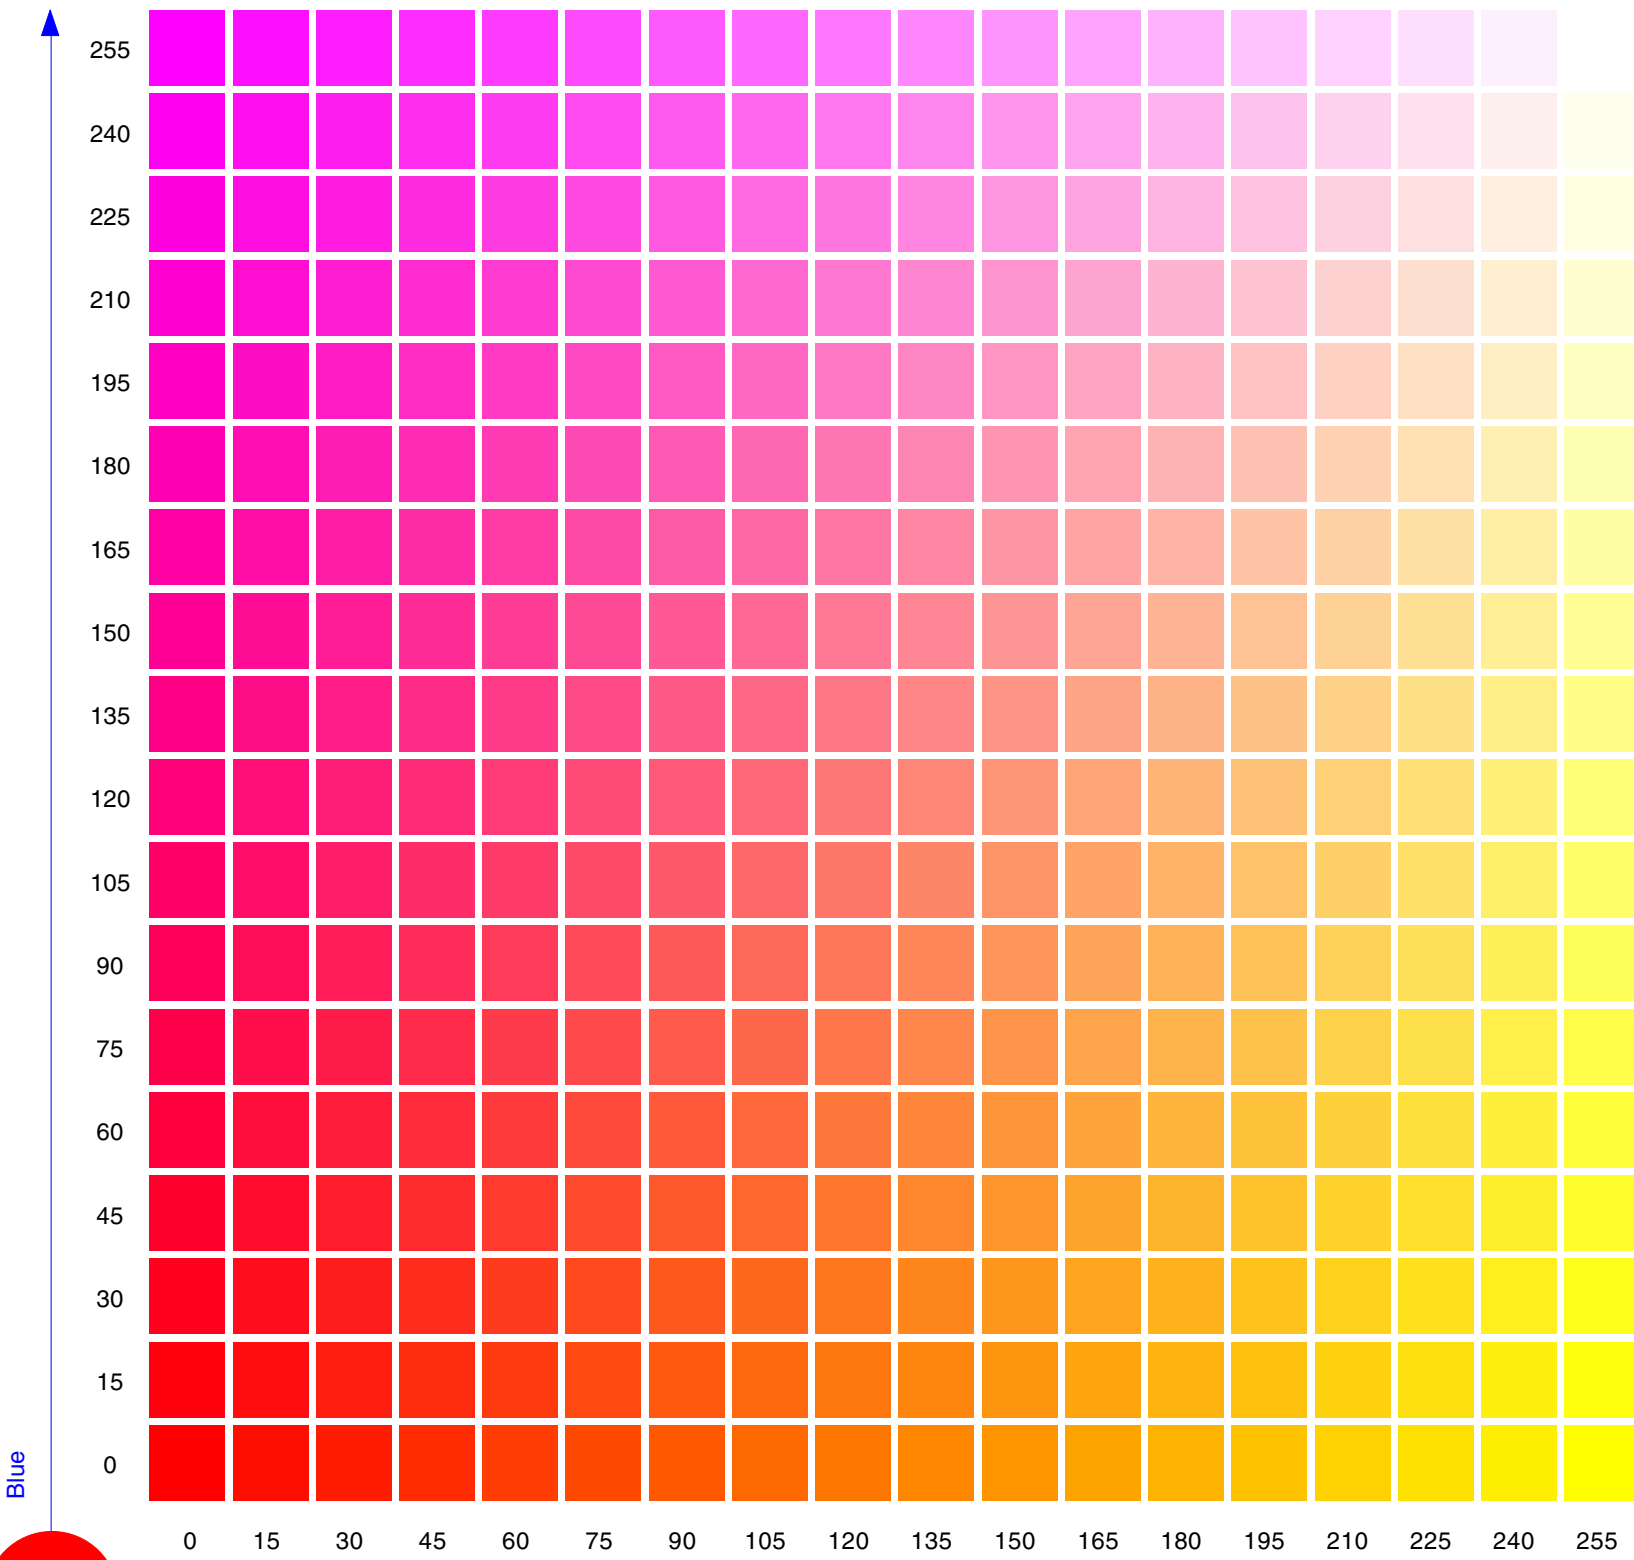

© dpz studio odenburg - http://www.colour atlas.com

Red 210

DIGITAL COLOUR ATLAS

100% RGBCMY

80% RGBCMY

40% RGBCMY

20% RGBCMY

10% RGBCMY

© dtp studio odenburg - <http://www.colourlab.com>

Red 225

DIGITAL COLOUR ATLAS

100% RGBCMY

80% RGBCMY

40% RGBCMY

20% RGBCMY

10% RGBCMY

Red 240

DIGITAL COLOUR ATLAS

100% RGBCMY

80% RGBCMY

40% RGBCMY

20% RGBCMY

10% RGBCMY

Blue

Green

Red 255

DIGITAL COLOUR ATLAS