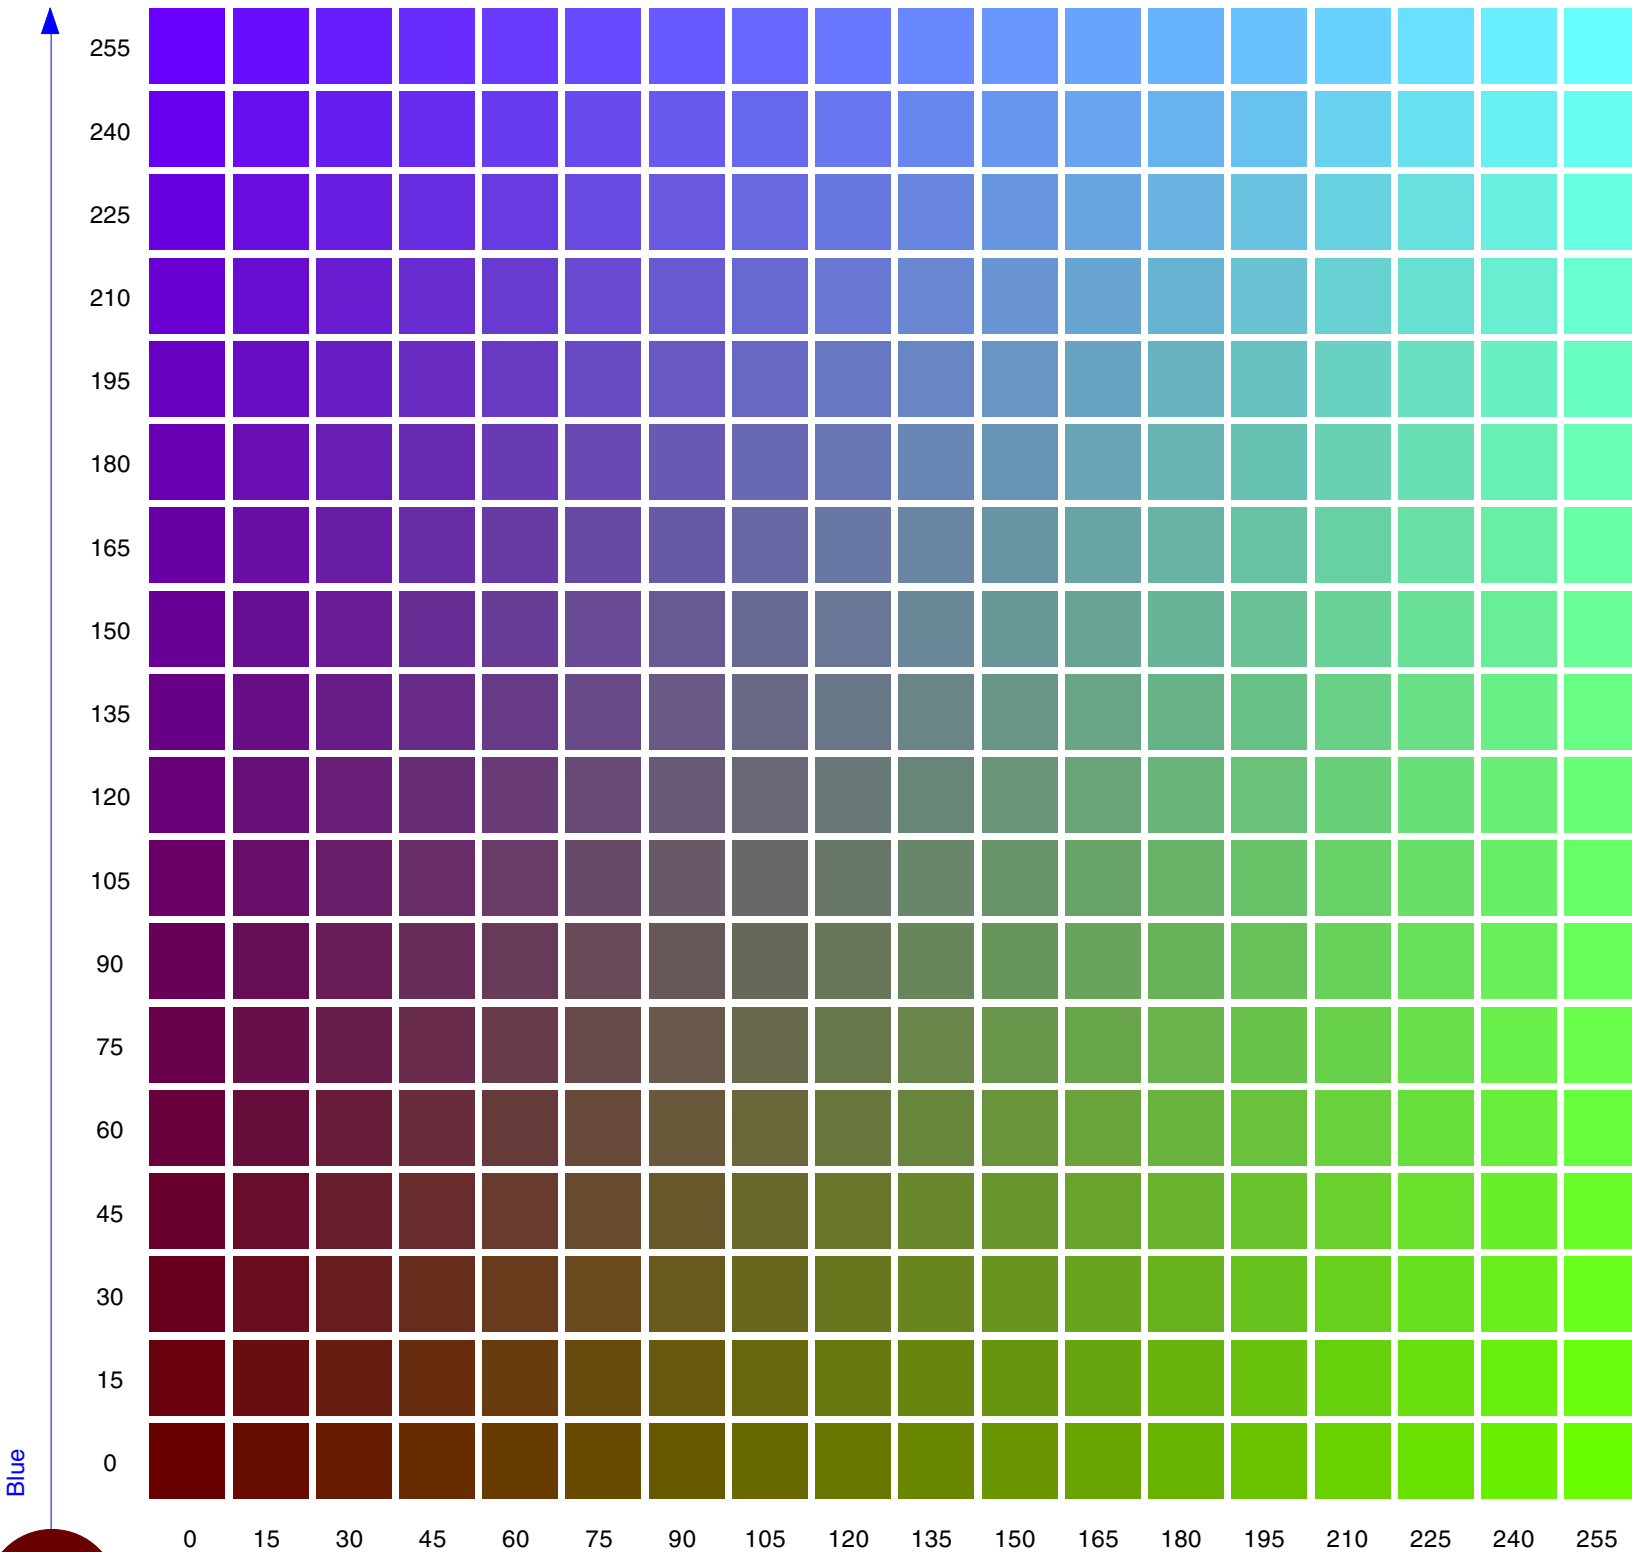

100% RGBCMY

80% RGBCMY

40% RGBCMY

20% RGBCMY

10% RGBCMY

Blue

Green

Red 105

DIGITAL COLOUR ATLAS